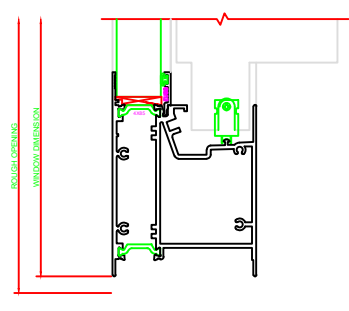

201 SILL
SERIES: 3500