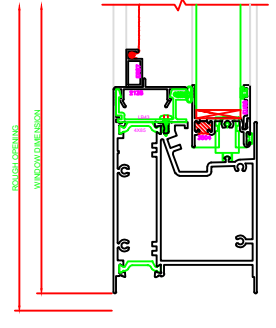

202 SILL
SERIES: 3500