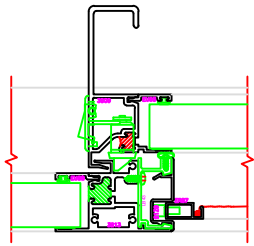

607 MEETING RAIL
SERIES: 3500